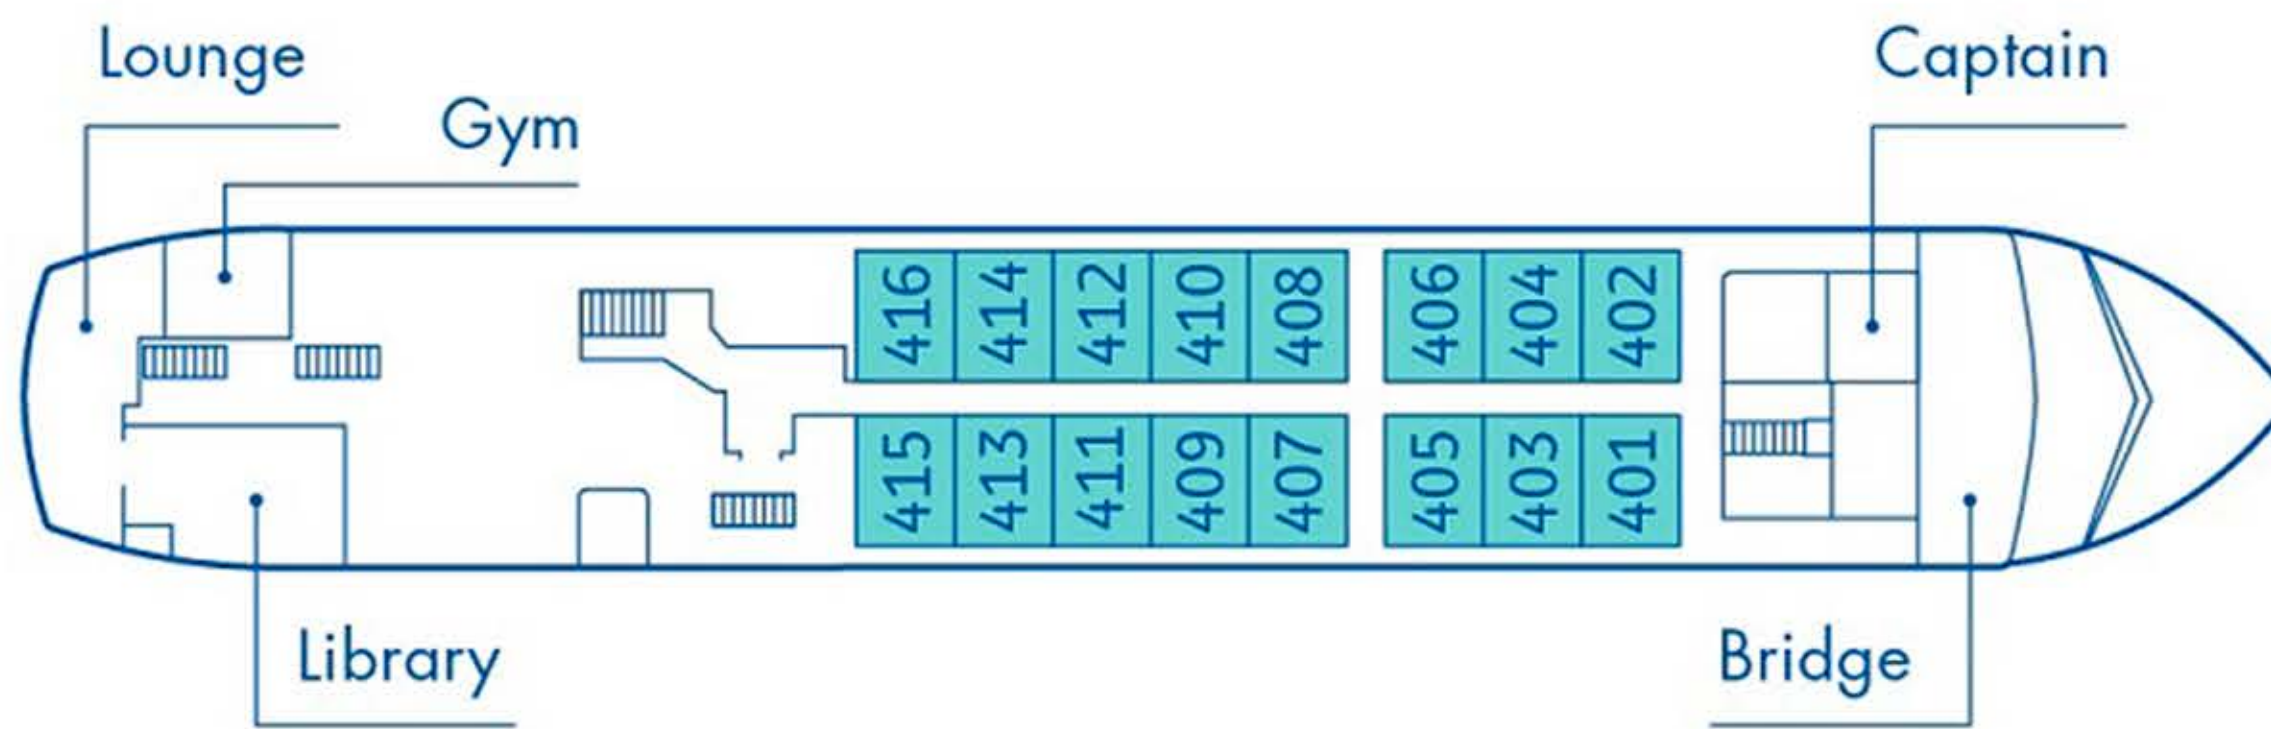

Ocean Nova

Deck Plan for Air-Cruises

TOP DECK

BRIDGE DECK

UPPER DECK

MAIN DECK

CABINS ● Single ● Twin ● Triple

Maximum capacity 67 pax

Ocean Nova

Deck Plan for Sea Voyages

TOP DECK

BRIDGE DECK

UPPER DECK

MAIN DECK

CABINS ● Single ● Twin ● Triple

Maximum capacity 71 pax