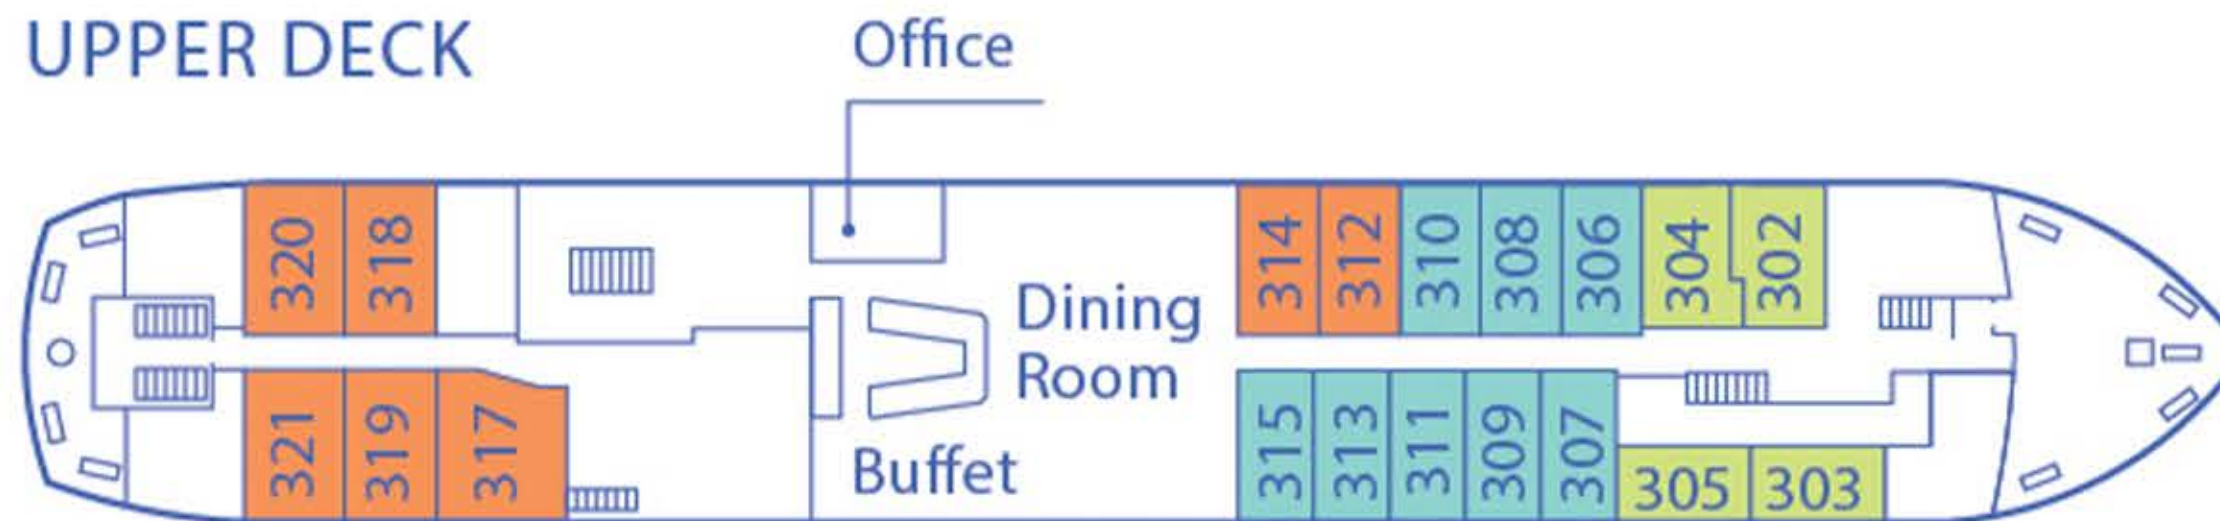

Ocean Nova

Deck Plan for Air-Cruises

TOP DECK

BRIDGE DECK

UPPER DECK

MAIN DECK

CABINS ● Single ● Twin ● Triple

Maximum capacity 67 pax

Ocean Nova

Deck Plan for Sea Voyages

TOP DECK

BRIDGE DECK

UPPER DECK

MAIN DECK

CABINS ● Single ● Twin ● Triple

Maximum capacity 71 pax