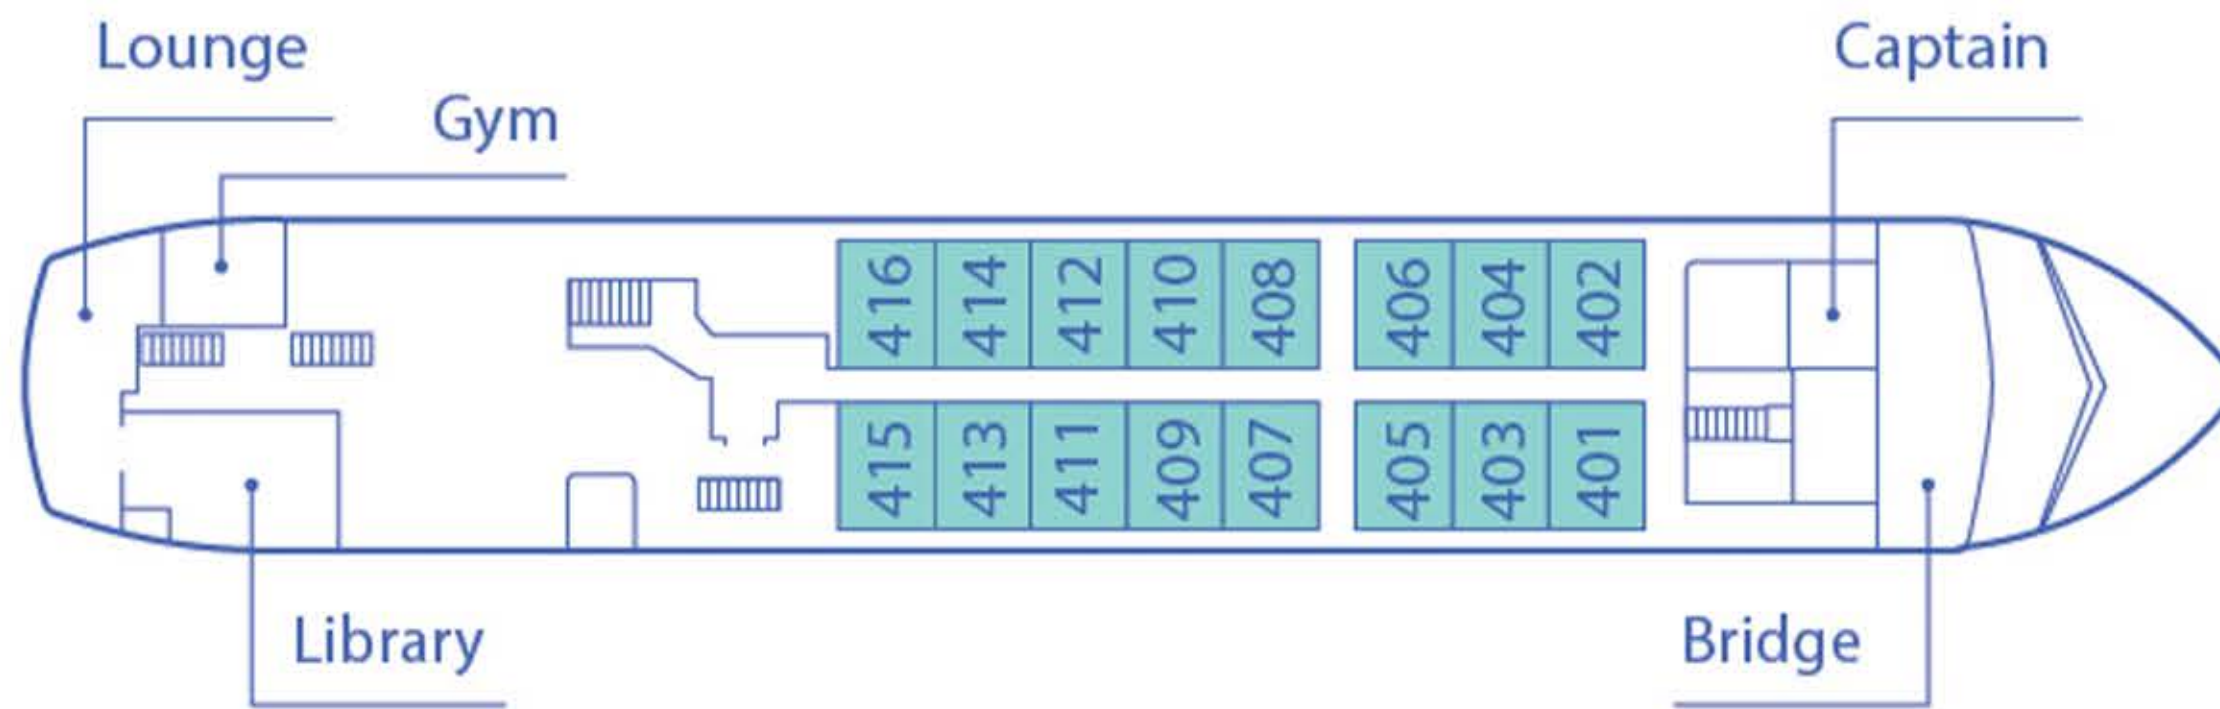

Ocean Nova

Deck Plan for Air-Cruises

TOP DECK

BRIDGE DECK

UPPER DECK

MAIN DECK

CABINS ● Single ● Twin ● Triple

Maximum capacity 67 pax

Ocean Nova

Deck Plan for Sea Voyages

TOP DECK

BRIDGE DECK

UPPER DECK

MAIN DECK

CABINS ● Single ● Twin ● Triple

Maximum capacity 71 pax