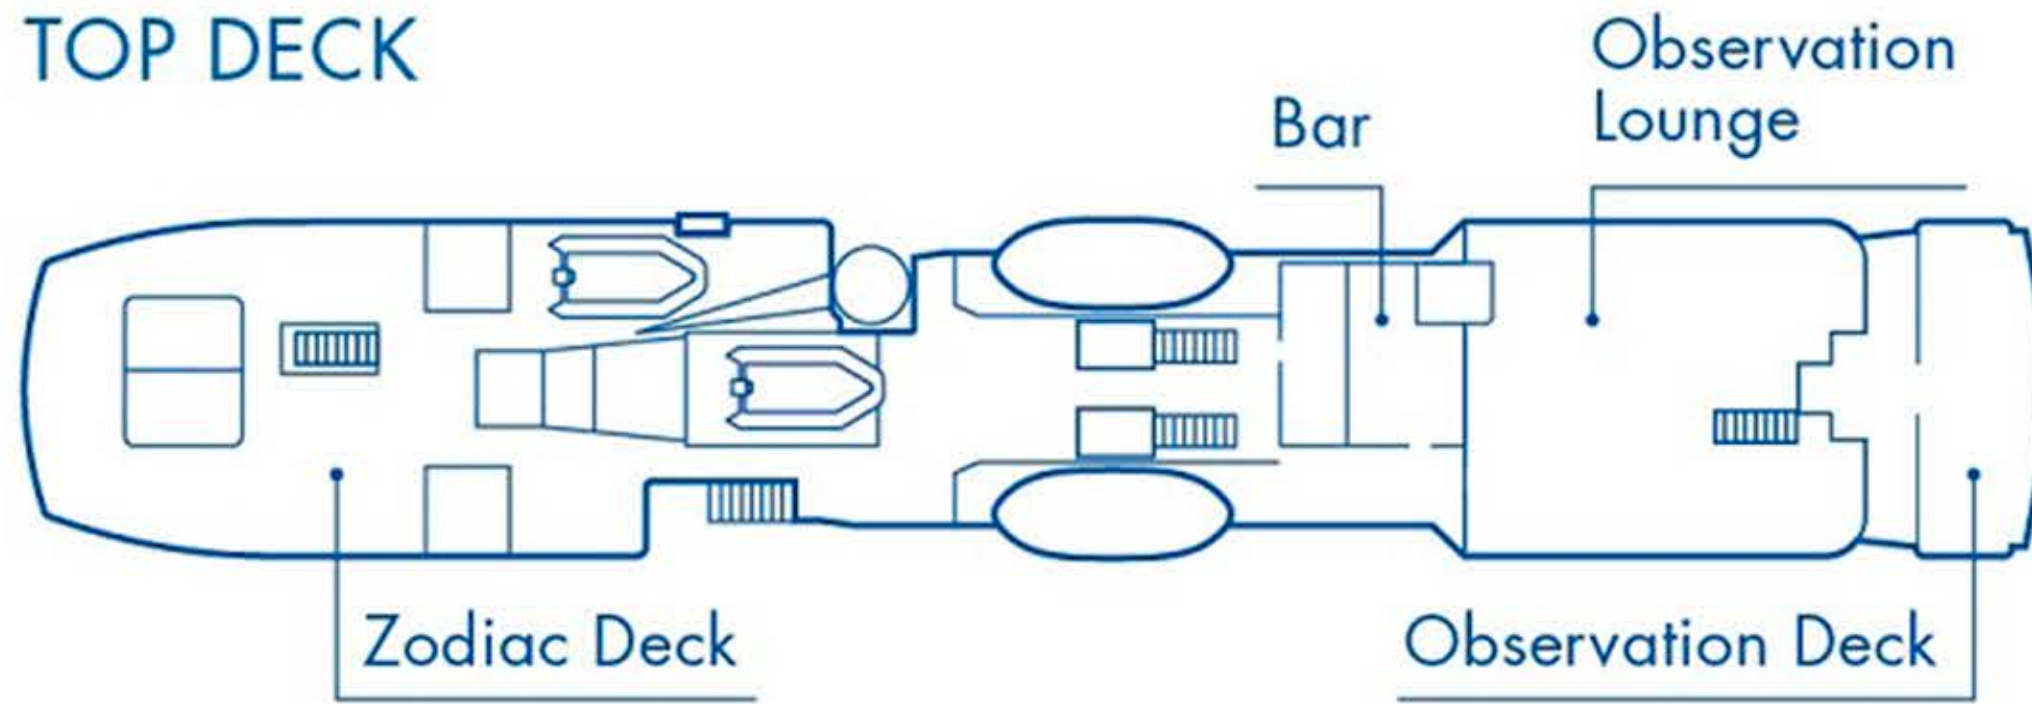

Ocean Nova

Deck Plan for Air-Cruises

TOP DECK

BRIDGE DECK

UPPER DECK

MAIN DECK

CABINS ● Single ● Twin ● Triple

Maximum capacity 67 pax

Ocean Nova

Deck Plan for Sea Voyages

TOP DECK

BRIDGE DECK

UPPER DECK

MAIN DECK

CABINS ● Single ● Twin ● Triple

Maximum capacity 71 pax