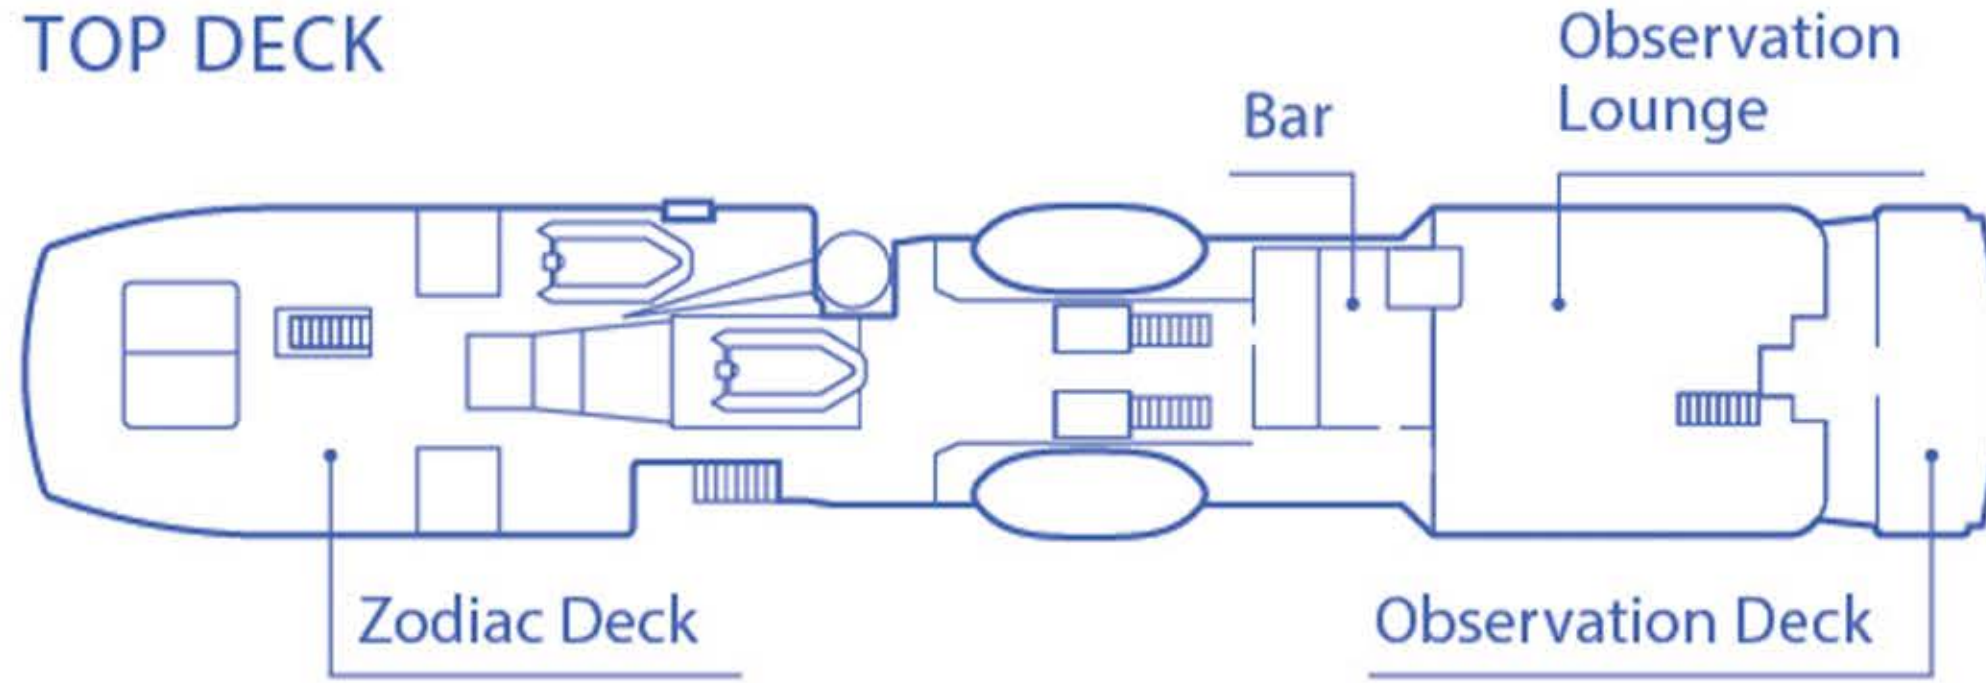

Ocean Nova

Deck Plan for Air-Cruises

TOP DECK

BRIDGE DECK

UPPER DECK

MAIN DECK

CABINS ● Single ● Twin ● Triple

Maximum capacity 67 pax

Ocean Nova

Deck Plan for Sea Voyages

TOP DECK

BRIDGE DECK

UPPER DECK

MAIN DECK

CABINS ● Single ● Twin ● Triple

Maximum capacity 71 pax