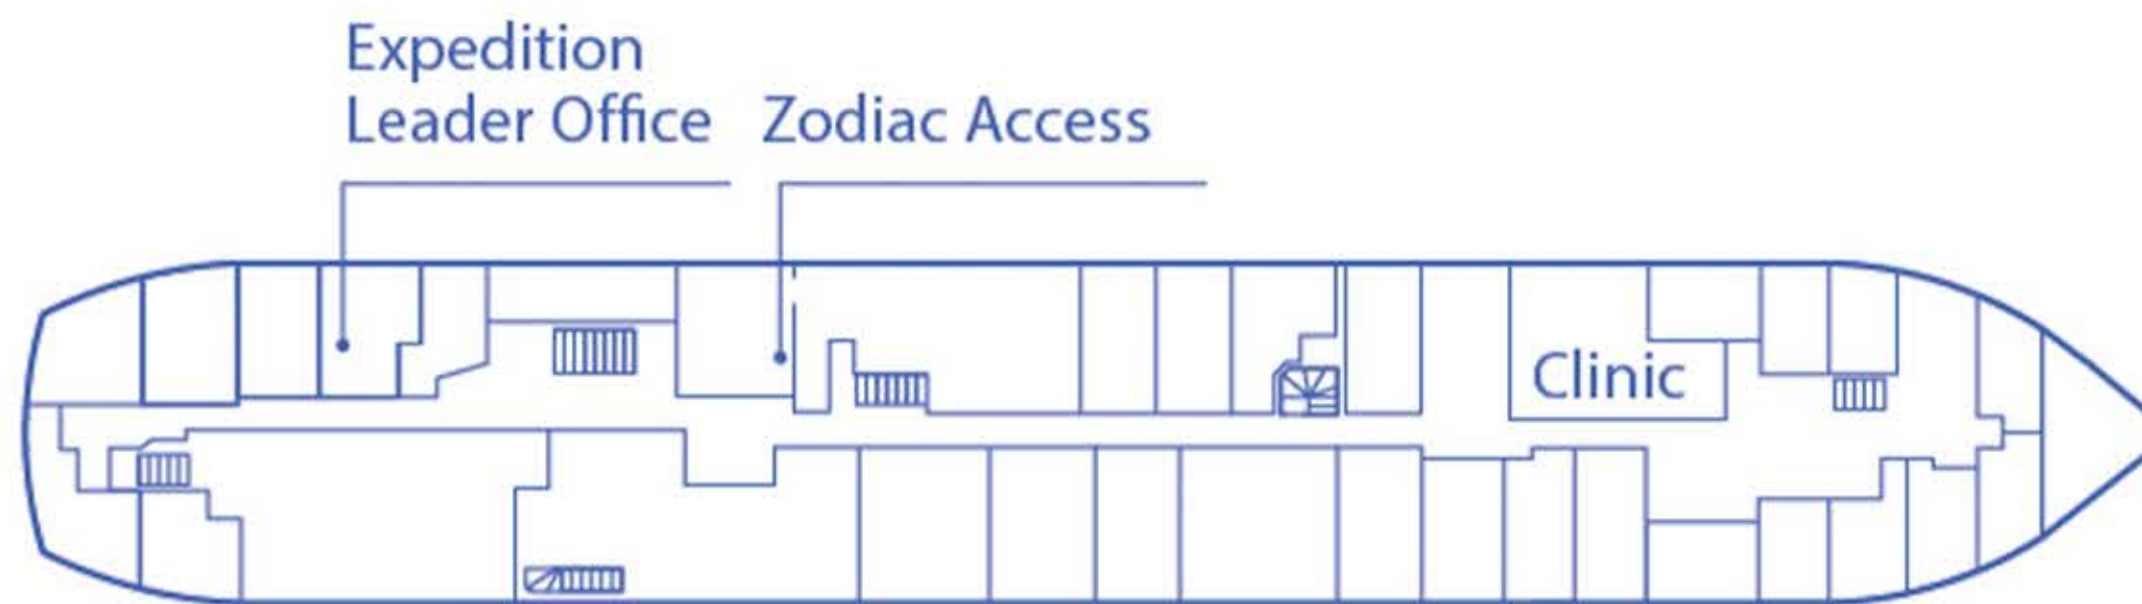

Ocean Nova

Deck Plan for Air-Cruises

TOP DECK

BRIDGE DECK

UPPER DECK

MAIN DECK

CABINS ● Single ● Twin ● Triple

Maximum capacity 67 pax

Ocean Nova

Deck Plan for Sea Voyages

TOP DECK

BRIDGE DECK

UPPER DECK

MAIN DECK

CABINS ● Single ● Twin ● Triple

Maximum capacity 71 pax