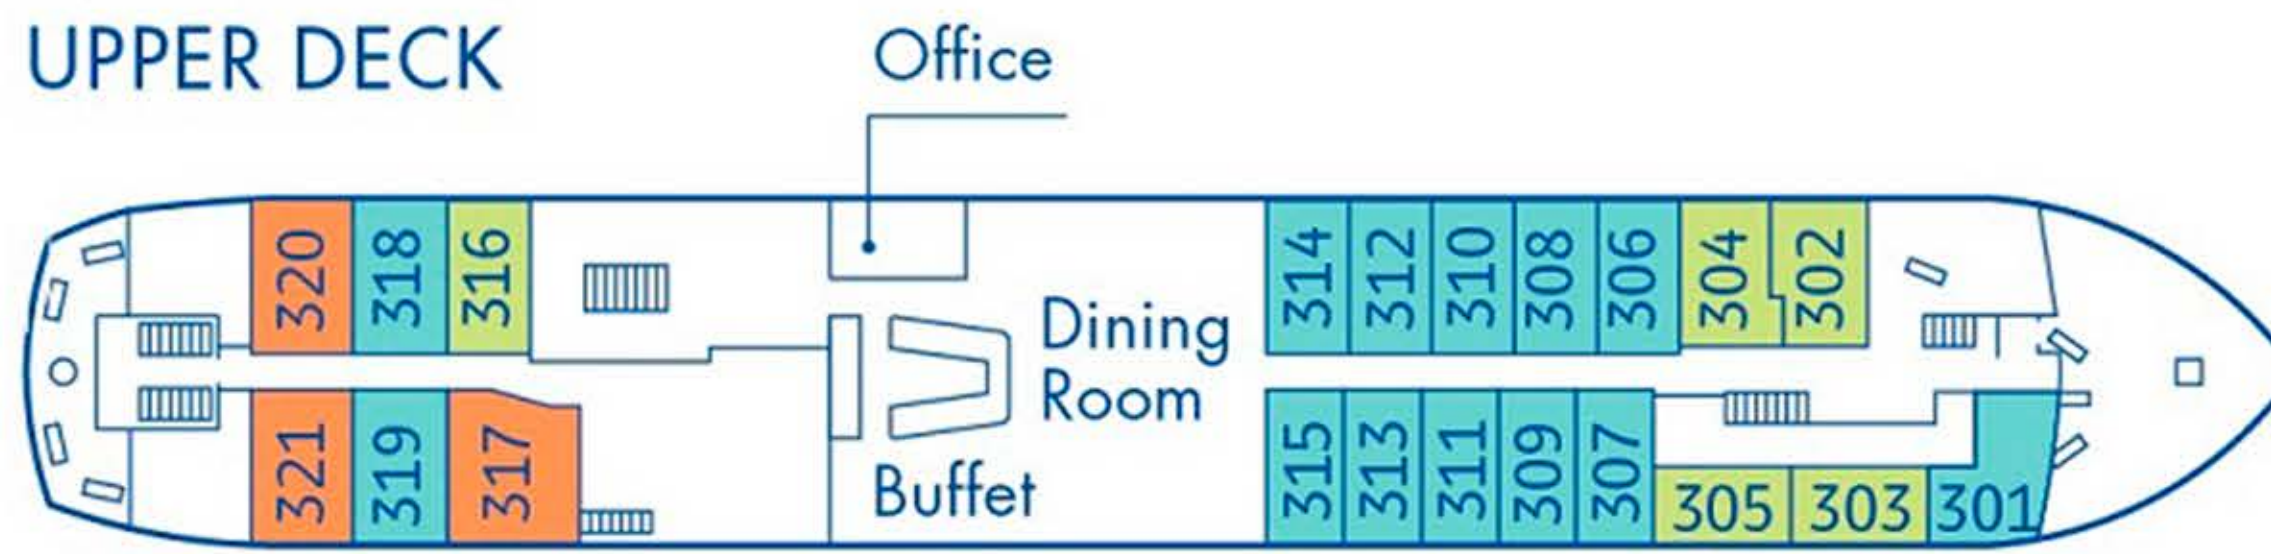

Ocean Nova

Deck Plan for Air-Cruises

TOP DECK

BRIDGE DECK

UPPER DECK

MAIN DECK

CABINS ● Single ● Twin ● Triple

Maximum capacity 67 pax

Ocean Nova

Deck Plan for Sea Voyages

TOP DECK

BRIDGE DECK

UPPER DECK

MAIN DECK

CABINS ● Single ● Twin ● Triple

Maximum capacity 71 pax