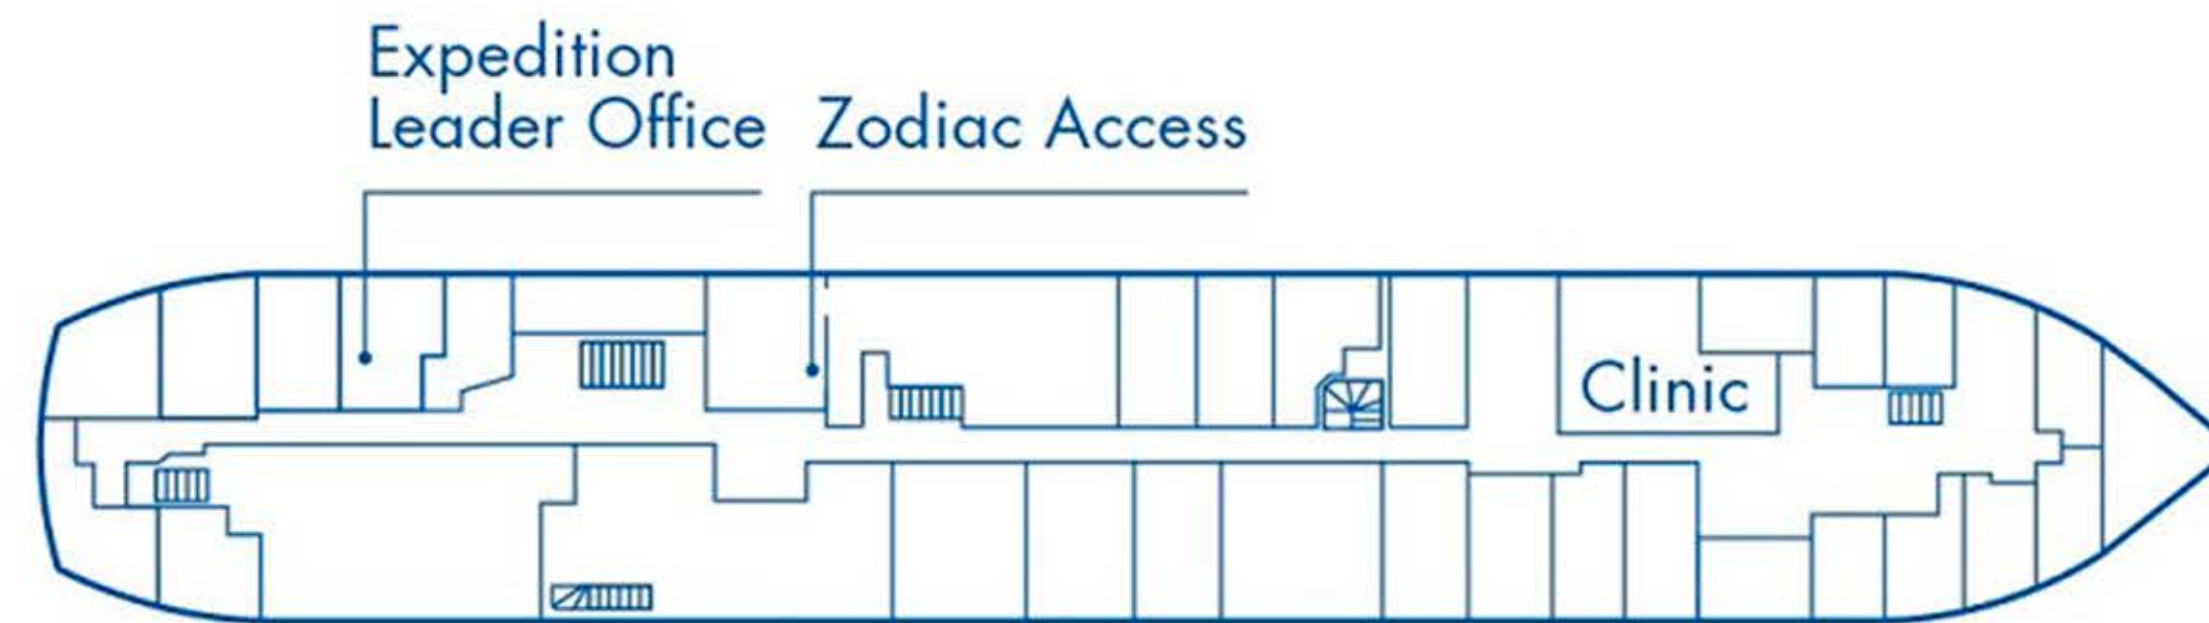

Ocean Nova

Deck Plan for Air-Cruises

TOP DECK

BRIDGE DECK

UPPER DECK

MAIN DECK

CABINS ● Single ● Twin ● Triple

Maximum capacity 67 pax

Ocean Nova

Deck Plan for Sea Voyages

TOP DECK

BRIDGE DECK

UPPER DECK

MAIN DECK

CABINS ● Single ● Twin ● Triple

Maximum capacity 71 pax