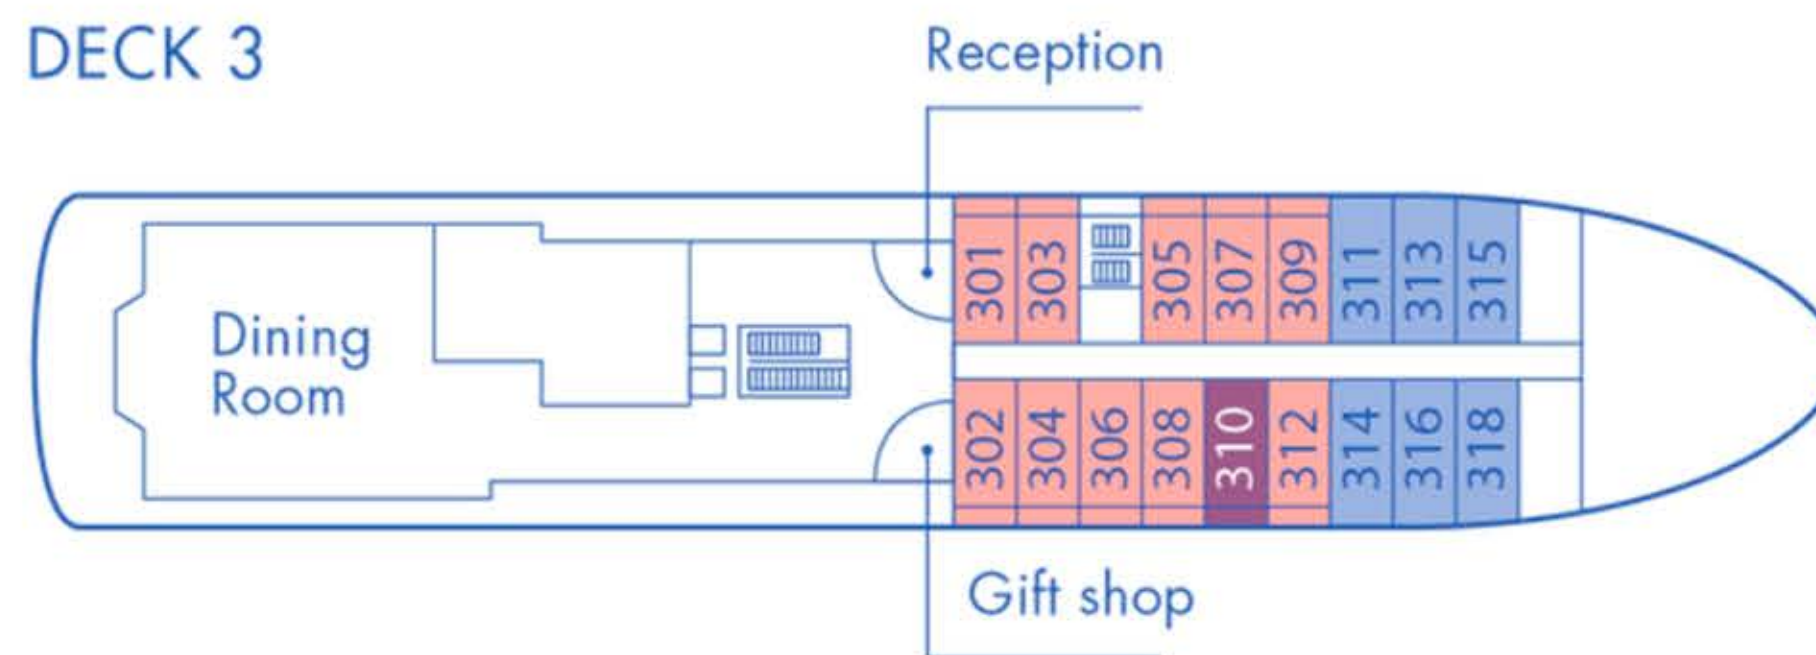

Magellan Explorer

Deck Plan For Air-Cruises

DECK 5

DECK 4

DECK 3

DECK 2

CABINS

- Grand Suite
- Veranda Cabin
- Triple Suite
- Penthouse Suite
- Porthole Cabin
- Single Veranda Cabin
- Deluxe Veranda Cabin
- * Only available with queen-size bed

Maximum capacity 73 pax

Magellan Explorer

Deck Plan for Sea-Voyages

- CABINS
- Grand Suite
 - Veranda Cabin
 - Triple Suite
 - Penthouse Suite
 - Porthole Cabin
 - * Only available with queen-size bed
 - Deluxe Veranda Cabin
 - Single Veranda Cabin

Maximum capacity 96 pax