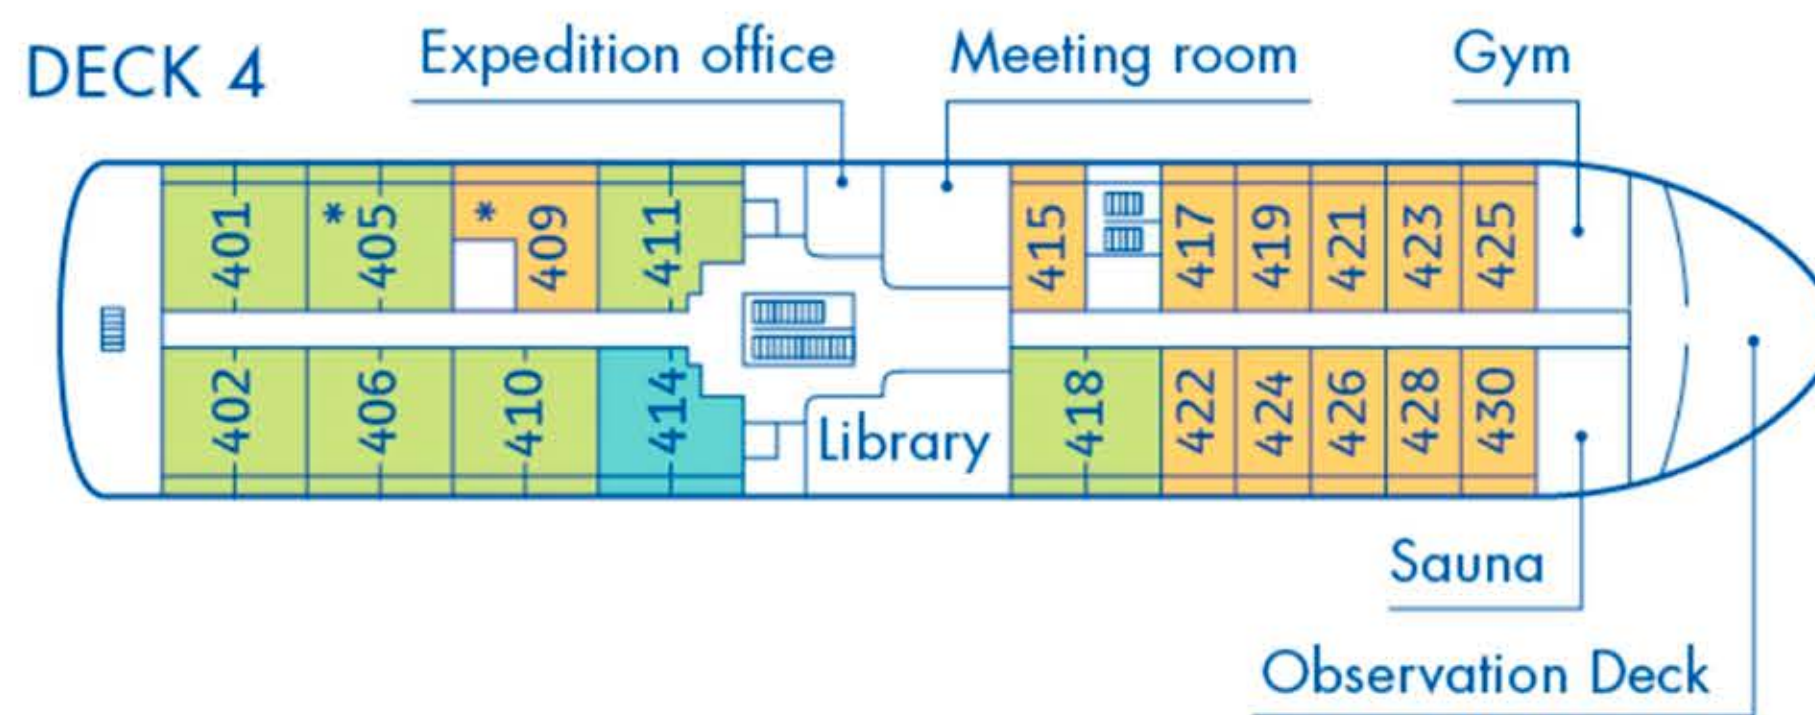

Magellan Explorer

Deck Plan For Air-Cruises

DECK 5

DECK 4

DECK 3

DECK 2

CABINS

- Grand Suite
- Veranda Cabin
- Triple Suite
- Penthouse Suite
- Porthole Cabin
- Single Veranda Cabin
- Deluxe Veranda Cabin
- * Only available with queen-size bed

Maximum capacity 73 pax

Magellan Explorer

Deck Plan for Sea-Voyages

- CABINS
- Grand Suite
 - Veranda Cabin
 - Triple Suite
 - Penthouse Suite
 - Porthole Cabin
 - * Only available with queen-size bed
 - Deluxe Veranda Cabin
 - Single Veranda Cabin

Maximum capacity 96 pax