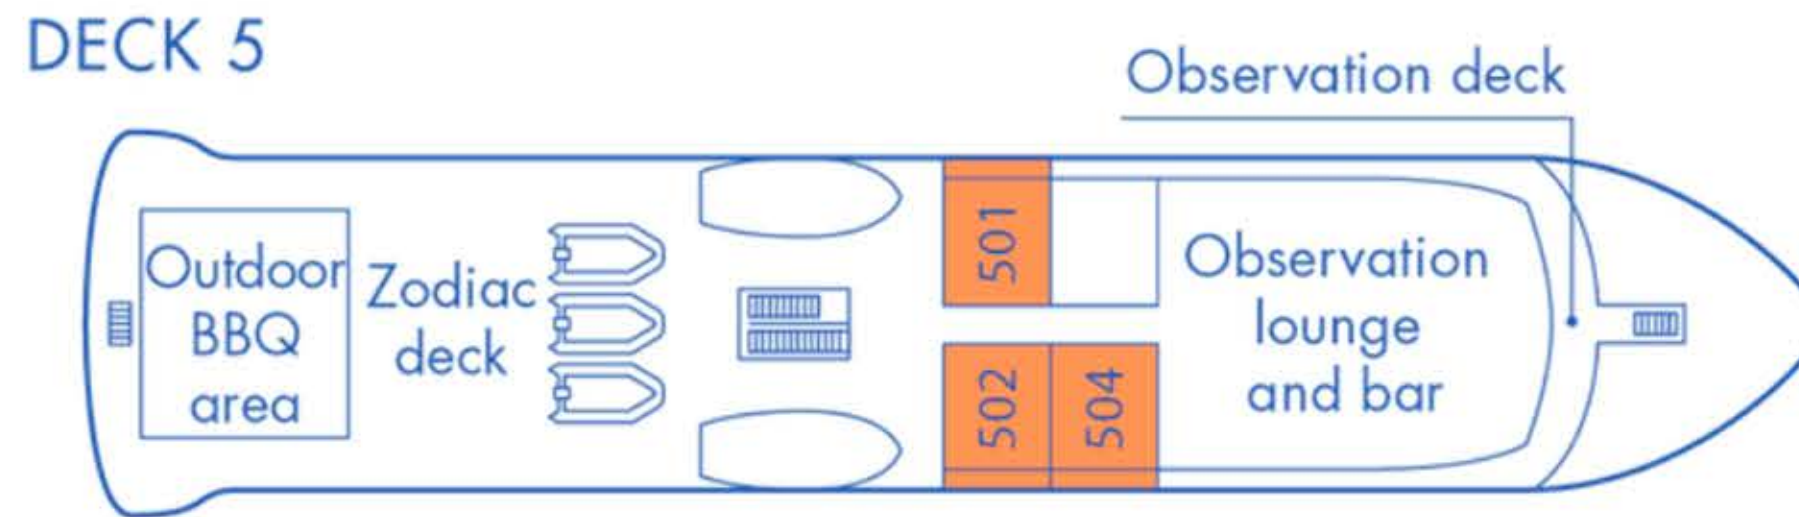

Magellan Explorer

Deck Plan For Air-Cruises

DECK 5

DECK 4

DECK 3

DECK 2

CABINS

- Grand Suite
- Veranda Cabin
- Triple Suite
- Penthouse Suite
- Porthole Cabin
- Single Veranda Cabin
- Deluxe Veranda Cabin
- * Only available with queen-size bed

Maximum capacity 73 pax

Magellan Explorer

Deck Plan for Sea-Voyages

- CABINS
- Grand Suite
 - Veranda Cabin
 - Triple Suite
 - Penthouse Suite
 - Porthole Cabin
 - * Only available with queen-size bed
 - Deluxe Veranda Cabin
 - Single Veranda Cabin

Maximum capacity 96 pax