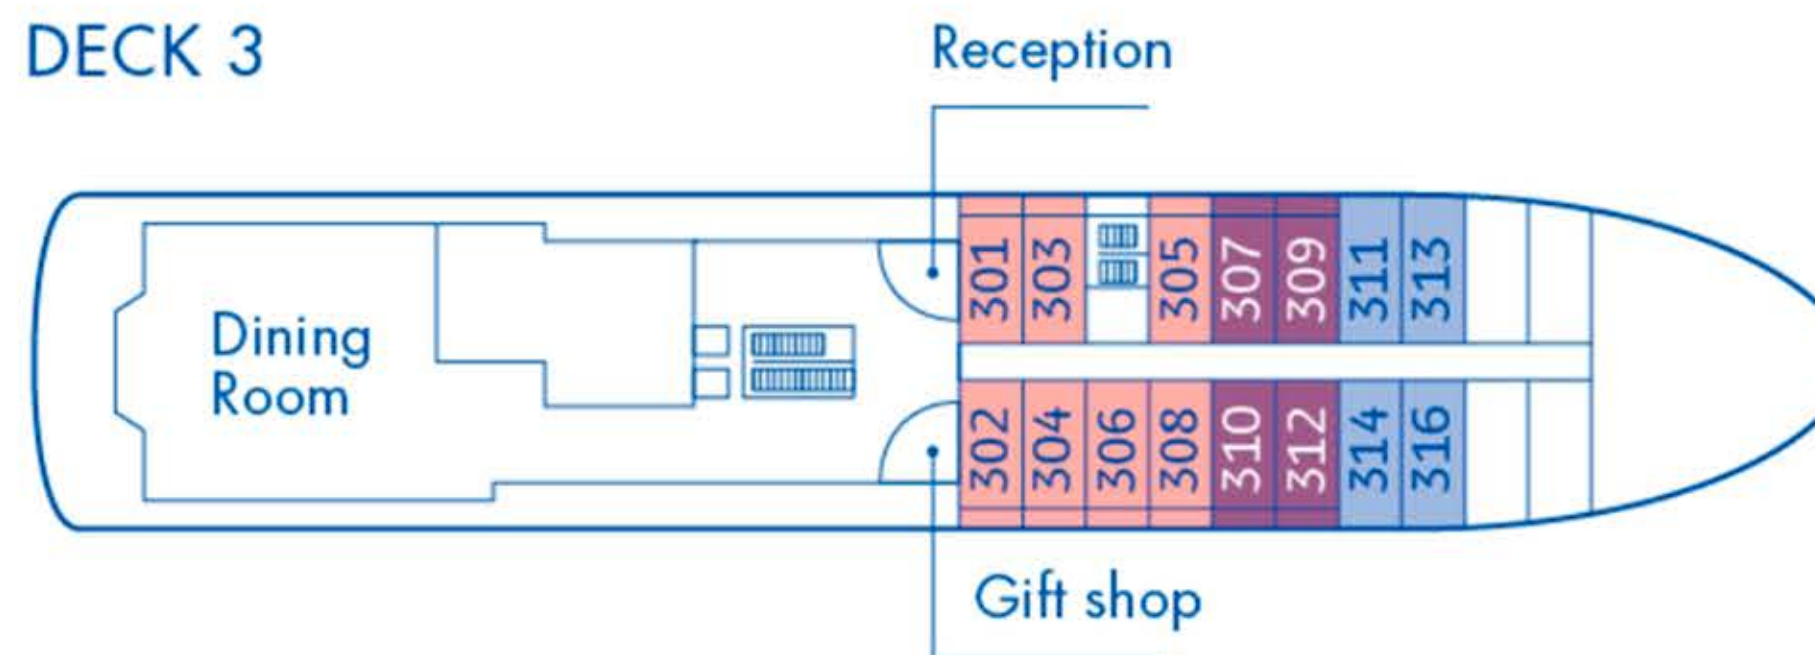

Magellan Explorer

Deck Plan For Air-Cruises

DECK 5

DECK 4

DECK 3

DECK 2

CABINS

- Grand Suite
- Veranda Cabin
- Triple Suite
- Penthouse Suite
- Porthole Cabin
- Single Veranda Cabin
- Deluxe Veranda Cabin
- * Only available with queen-size bed

Maximum capacity 73 pax

Magellan Explorer

Deck Plan for Sea-Voyages

- CABINS
- Grand Suite
 - Veranda Cabin
 - Triple Suite
 - Penthouse Suite
 - Porthole Cabin
 - * Only available with queen-size bed
 - Deluxe Veranda Cabin
 - Single Veranda Cabin

Maximum capacity 96 pax