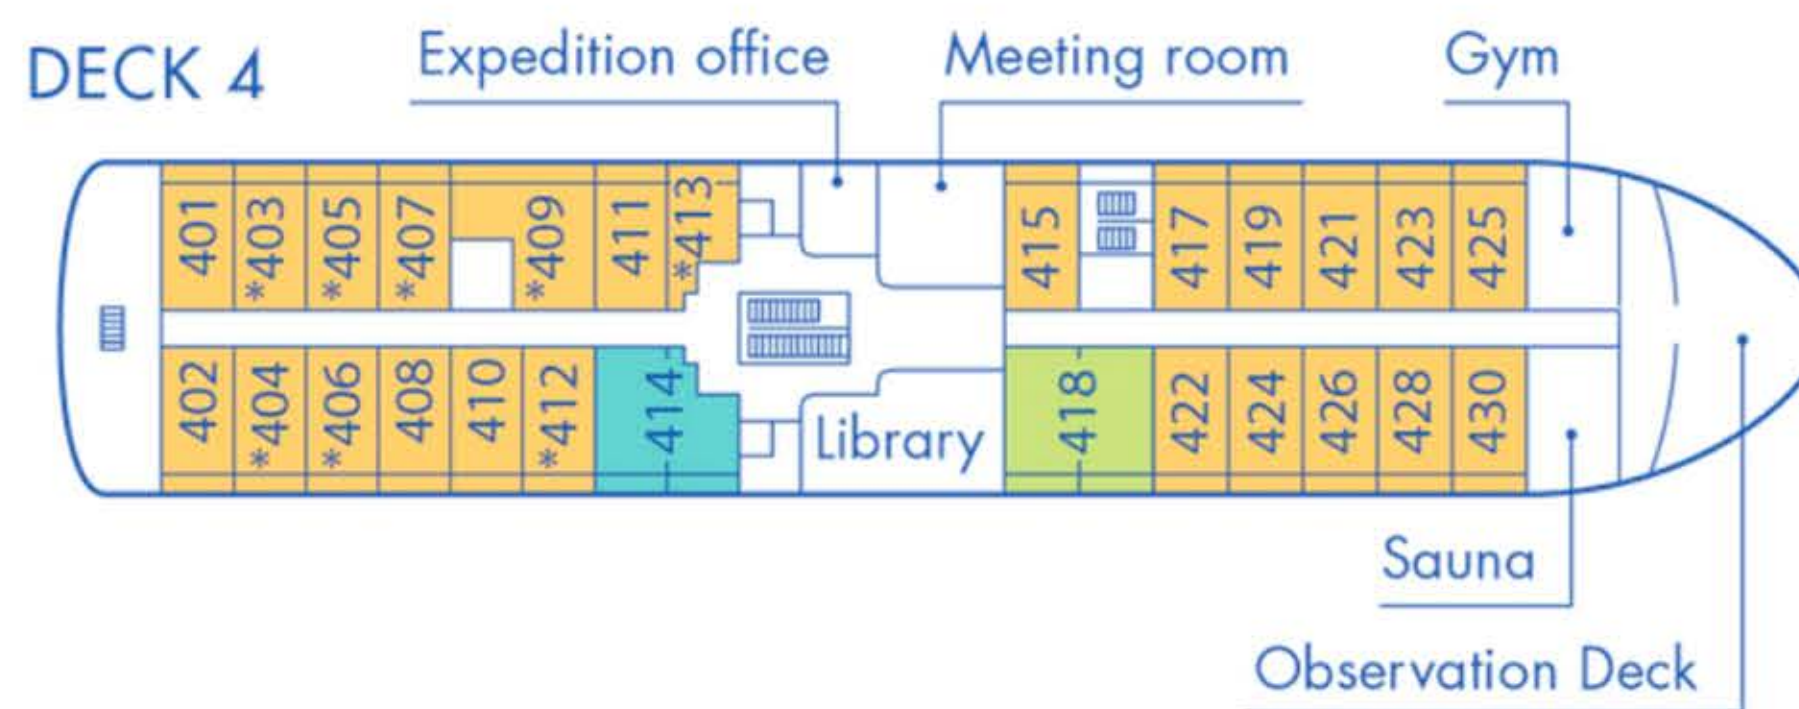

Magellan Explorer

Deck Plan For Air-Cruises

DECK 5

DECK 4

DECK 3

DECK 2

CABINS

- Grand Suite
- Veranda Cabin
- Triple Suite
- Penthouse Suite
- Porthole Cabin
- Single Veranda Cabin
- Deluxe Veranda Cabin
- * Only available with queen-size bed

Maximum capacity 73 pax

Magellan Explorer

Deck Plan for Sea-Voyages

- CABINS
- Grand Suite
 - Veranda Cabin
 - Triple Suite
 - Penthouse Suite
 - Porthole Cabin
 - * Only available with queen-size bed
 - Deluxe Veranda Cabin
 - Single Veranda Cabin

Maximum capacity 96 pax