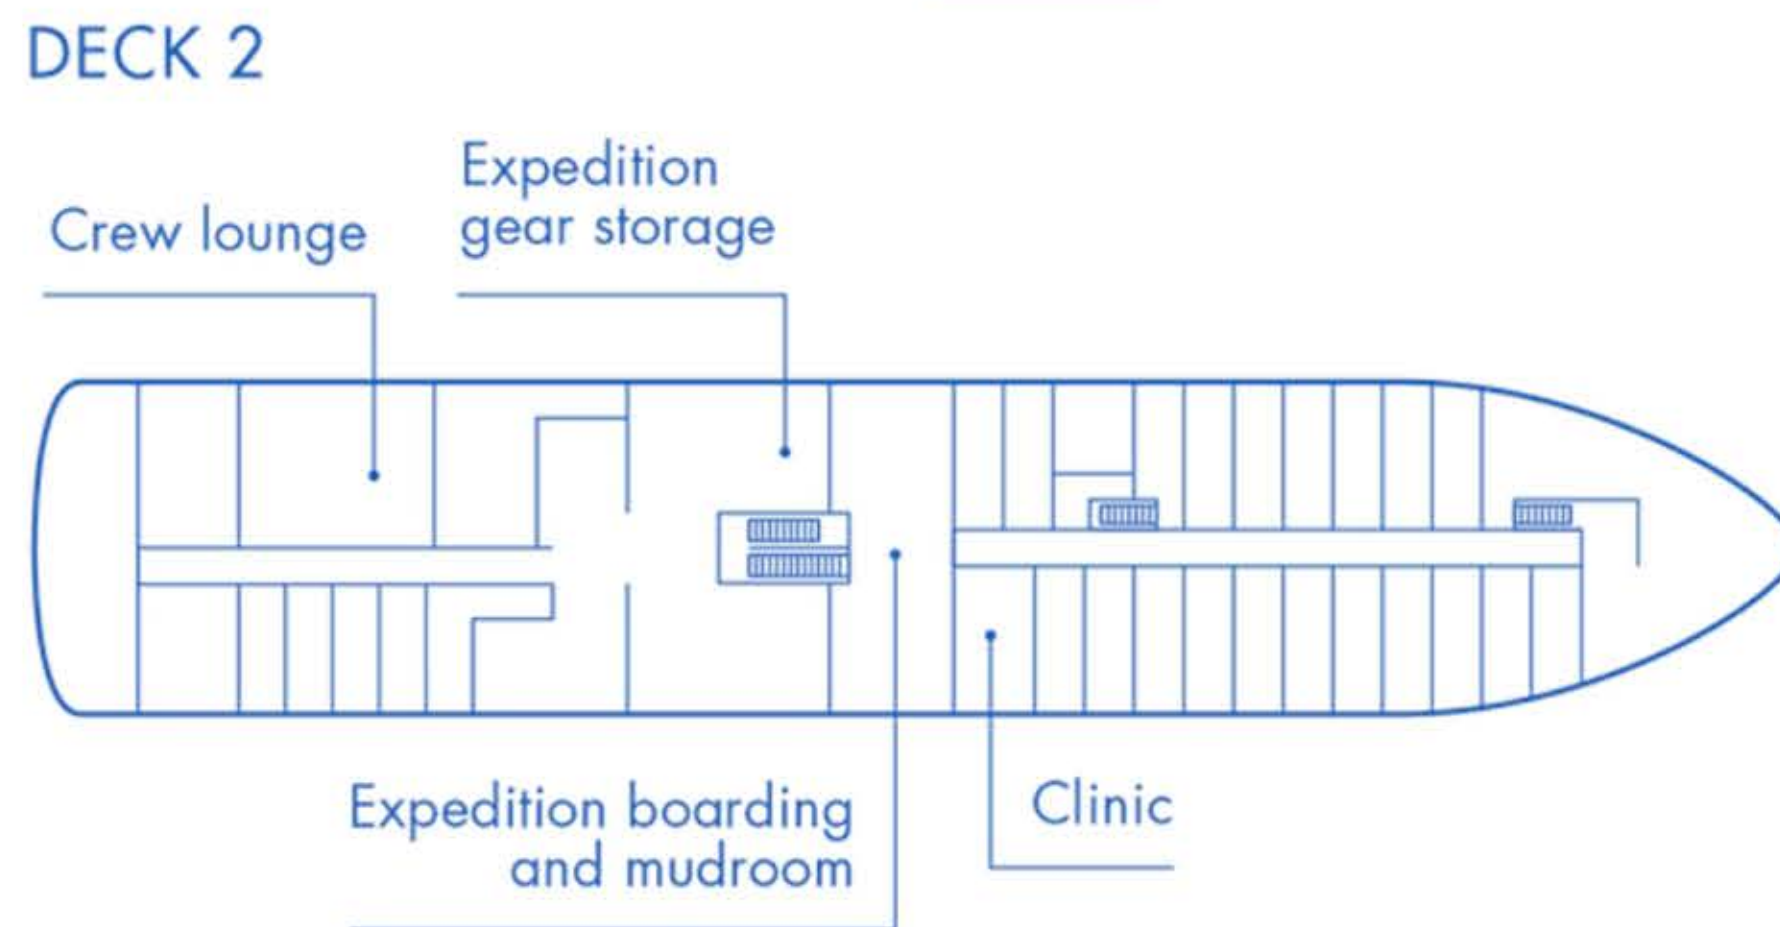

Magellan Explorer

Deck Plan For Air-Cruises

DECK 5

DECK 4

DECK 3

DECK 2

CABINS

- Grand Suite
- Veranda Cabin
- Triple Suite
- Penthouse Suite
- Porthole Cabin
- Single Veranda Cabin
- Deluxe Veranda Cabin
- * Only available with queen-size bed

Maximum capacity 73 pax

Magellan Explorer

Deck Plan for Sea-Voyages

- CABINS
- Grand Suite
 - Veranda Cabin
 - Triple Suite
 - Penthouse Suite
 - Porthole Cabin
 - * Only available with queen-size bed
 - Deluxe Veranda Cabin
 - Single Veranda Cabin

Maximum capacity 96 pax