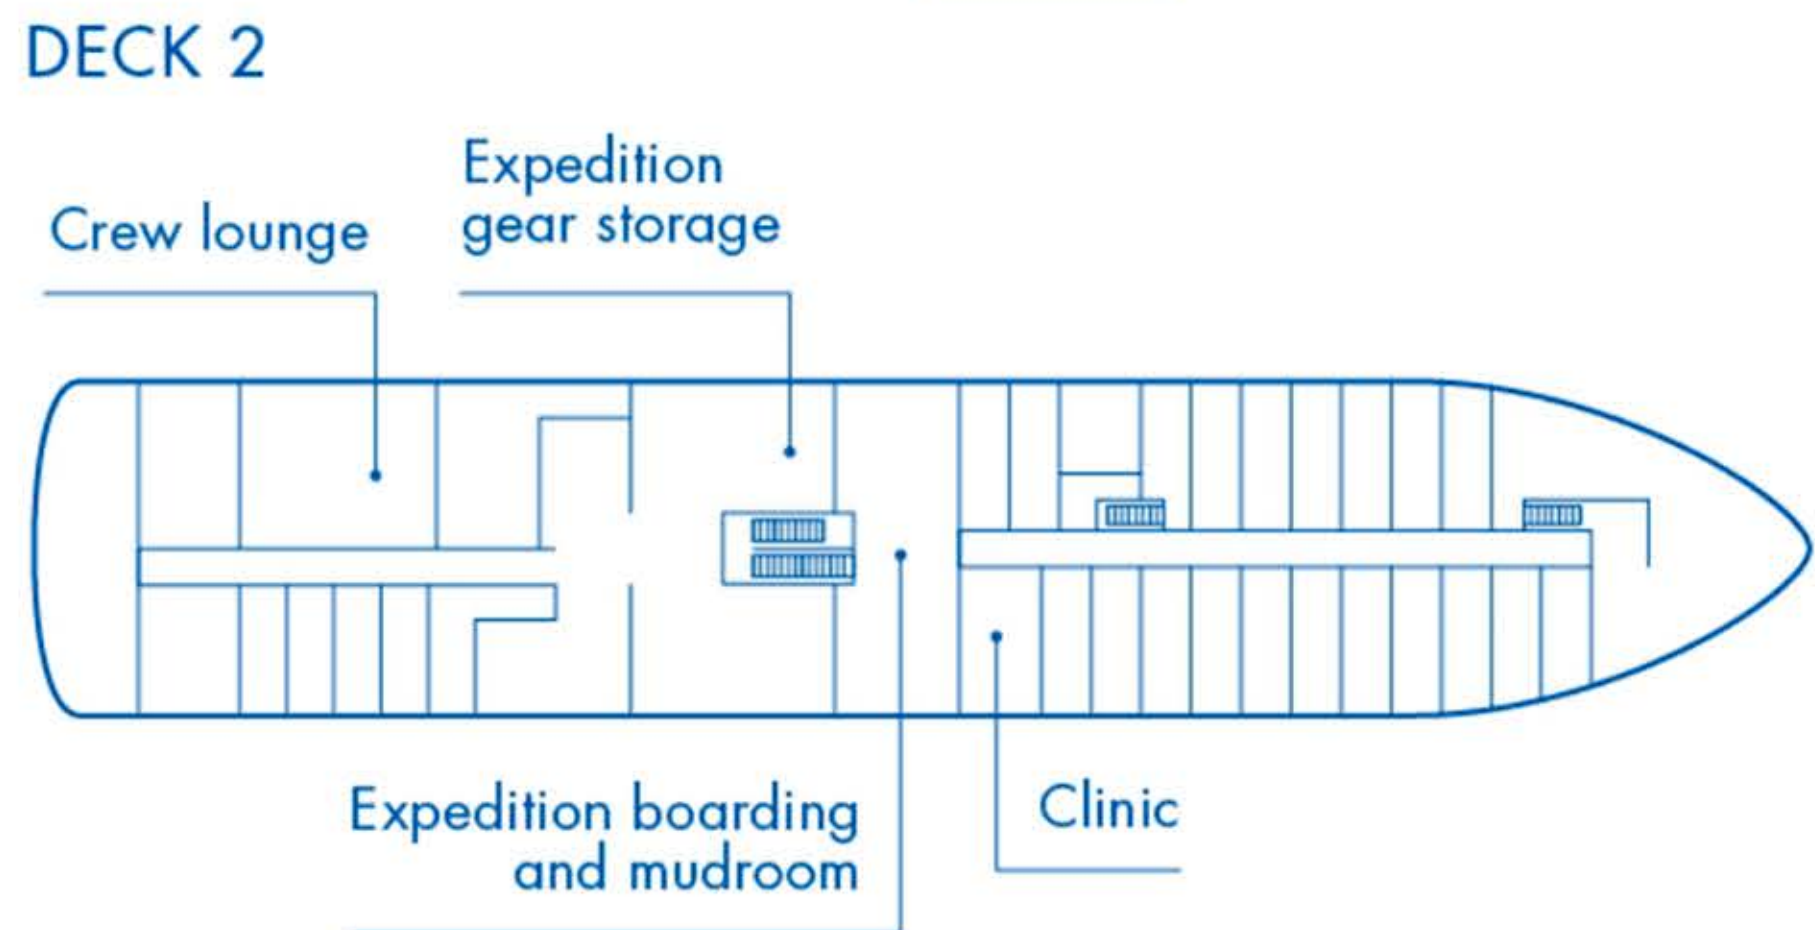

Magellan Explorer

Deck Plan For Air-Cruises

DECK 5

DECK 4

DECK 3

DECK 2

CABINS

- Grand Suite
- Veranda Cabin
- Triple Suite
- Penthouse Suite
- Porthole Cabin
- Single Veranda Cabin
- Deluxe Veranda Cabin
- * Only available with queen-size bed

Maximum capacity 73 pax

Magellan Explorer

Deck Plan for Sea-Voyages

- CABINS
- Grand Suite
 - Veranda Cabin
 - Triple Suite
 - Penthouse Suite
 - Porthole Cabin
 - * Only available with queen-size bed
 - Deluxe Veranda Cabin
 - Single Veranda Cabin

Maximum capacity 96 pax