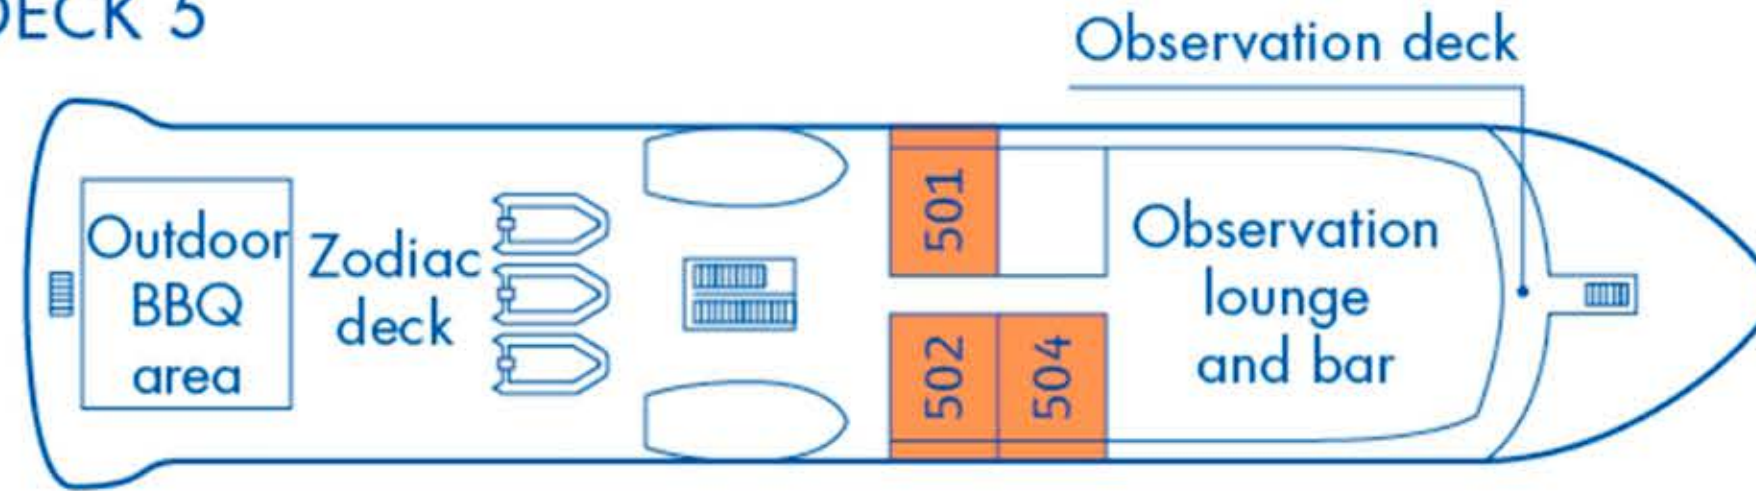

Magellan Explorer

Deck Plan For Air-Cruises

DECK 5

DECK 4

DECK 3

DECK 2

CABINS

- Grand Suite
- Veranda Cabin
- Triple Suite
- Penthouse Suite
- Porthole Cabin
- Single Veranda Cabin
- Deluxe Veranda Cabin
- * Only available with queen-size bed

Maximum capacity 73 pax

Magellan Explorer

Deck Plan for Sea-Voyages

- CABINS
- Grand Suite
 - Veranda Cabin
 - Triple Suite
 - Penthouse Suite
 - Porthole Cabin
 - * Only available with queen-size bed
 - Deluxe Veranda Cabin
 - Single Veranda Cabin

Maximum capacity 96 pax